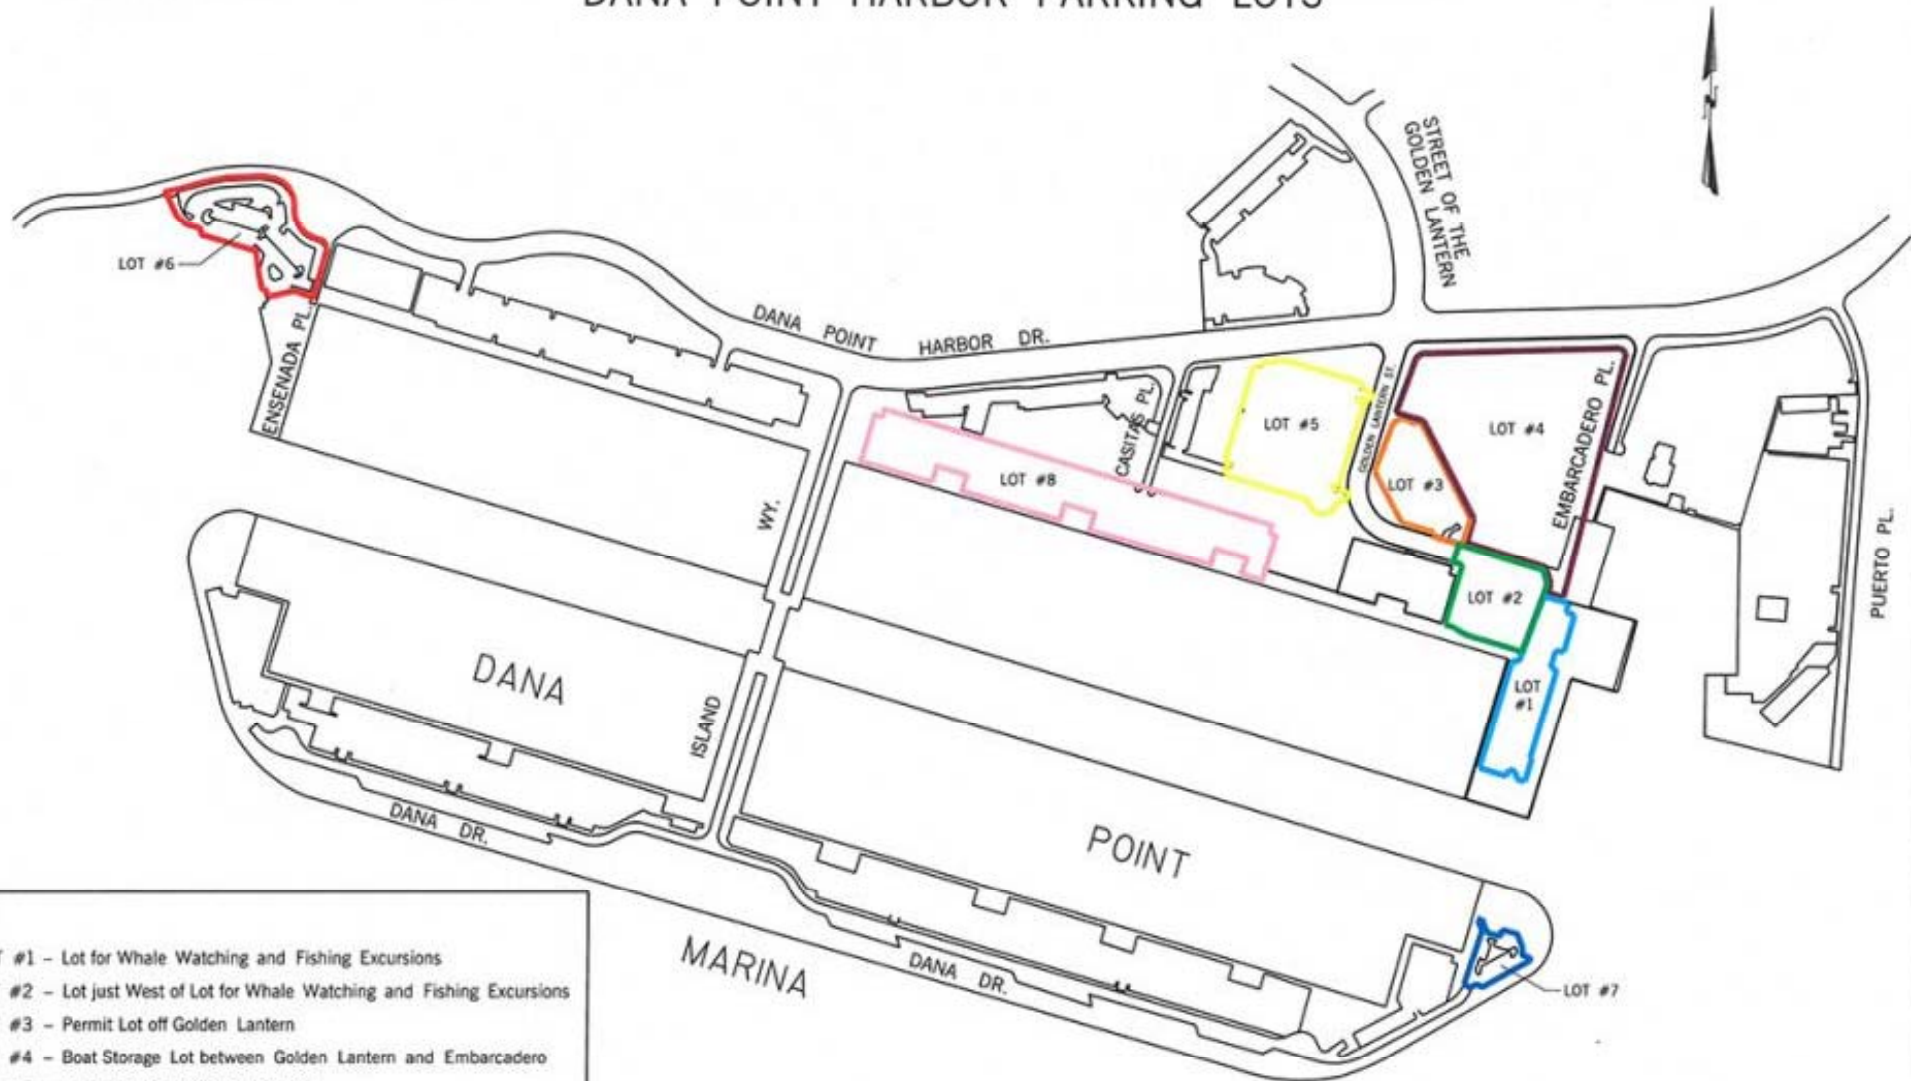

LOCATION MAP FOR DANA POINT HARBOR PARKING LOTS

LEGEND

- LOT #1 - Lot for Whale Watching and Fishing Excursions
- LOT #2 - Lot just West of Lot for Whale Watching and Fishing Excursions
- LOT #3 - Permit Lot off Golden Lantern
- LOT #4 - Boat Storage Lot between Golden Lantern and Embarcadero
- LOT #5 - Lot just West of Golden Lantern
- LOT #6 - Baby Beach Parking Lot
- LOT #7 - Harbor Patrol Parking Lot
- LOT #8 - Casitas Lot