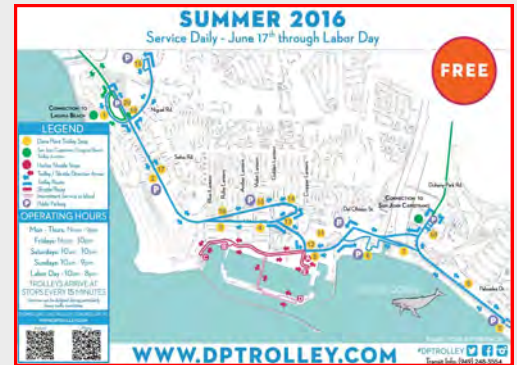

DWM APPROVED MARINE SERVICE CONTRACTORS

Ocean Odyssey	562 229 2888	Majestic Boat Maintenance	714 721 6538
100% Trusted Boat Concierge	949 292 6125	Marine Care & Repair	949 349 4204
AAADocs.Com Floating Docks	949 636 4358	Marine Diesel Services, Inc.	949 336 0282
Accurate Marine Services Inc.	760 994 6391	Marine Plumbing Services	949 631 3763
Acuotellus-Divers	949 463 8917	McGee Marine & RV	949 395 8707
Advanced Marine Power	949 548 9791	MDI Glass	949 290 1069
Alcom Marine	949 637 1727	Mission Hull- Marine Services	949 493 2321
Alex Rosas, Up & Down	949 395 7933	Motu Estate & Yacht Watch Services	949 220 3355
Todd Irwin—Paint & Varnish	949 395 7933	Nautical Yachts Services	949 205 3160
American Yacht Service	949 212 8978	North Sails	949 645 4660
Aquatech Yacht	949 495 2762	OC Marine Installation	949 940 8343
The Armstrong Company	818 618 9741	Ocean Canvas	949 248 2422
Arrow Covers (Boat Covers)	949 496 0403	Ocean Diving Services	949 395 5296
Bare Bottoms Boat Cleaning	949 547 1922	Outbound Yacht Service	949 488 0652
Bruno's Boat Maintenance	949 275 7309	Pacific Coast Hull	951 738 9283
California Yacht Services	949 514 2119	Pacific Coast Mobile, Upholstery	949 240 3229
The Canvas Guy	949 548 4668	Pacific Diving Services	949 527 5789
Captains Choice Marine Tech—C.Linden	949 370 5390	Pacific Sign Center	949 248 7474
Captains Choice Yacht Service	949 498 4513	Pacific Touch—Michael Howell	949 338 7035
Captains Crew Yacht Service	949 489 1162	Patagonia Boat Maintenance	714 376 1996
Ciros Yacht Detailing	714 623 0599	Performance Marine	949 510 8269
Coastal Pacific Marine	626 339 5769	Quantum Sails	562 624 4325
Crew West Marine Electronics	949 646 4346	Ricardo Vega	949 291 8901
Dana Harbor Marine Services, S. Dills	949 683 8977	Rincon Marine, Marine Diesel	949 492 3520
Dana Point Marine Service	949 496 4137	Ryan & Son Marine Services LLC	949 633 1869
Dana Point Yacht Maintenance (Rex)	949 661 7227	Scuba Duba Corp	562 598 9444
Delgado Boat Cleaning	949 270 6993	Sea Carpet	949 722 3505
Dolphin Divers	949 661 6878	Sea Power	714 931 4041
Ed Reiner Diving Co, Inc.	760 721 1928	Sea Wolff Canvas, Custom Canvas	949 412 5856
Harmon Marine	949 444 4812	Seaside Marine Electronics	949 675 7866
Harvard Marine	310 482 7043	SEG Marine Service	949 230 1118
Hoffman Marine Services	949 350 8649	SDR Surveying, Inc.	949 276 4329
Island Canvas	949 291 6900	So Cal Surveys, LLC	949 495 3232
Jeddy's Upholstery & Interior	949 240 9569	SOS Maintenance	951 522 5973
Joe's Yacht Detailing	949 613 0070	Ullman Sail, Inc.	714 432 1860
John Ross Marine Maintenance	949 496 6748	Whitewater Marine	949 493 5005
Jorge Rivera	949 205 8038	Wright Repair	714 552 0759
Kozwel Boat Works	949 456 9935	Yachtbedding.com	213 254 5835
Leading Edge Yacht Services	949 675 2823	Yacht Ready Consultants	949 369 9100